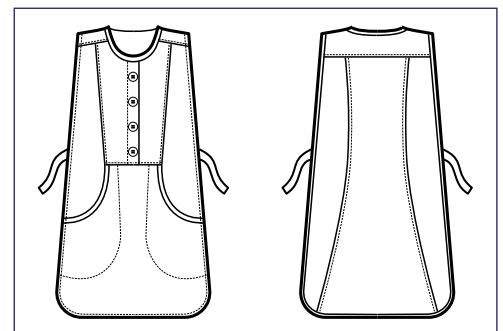

PONCHO COLOURS
ONE SIZE

010028 PONCHO

65% polyester • 35% cotton - 125 gr/m²
GIALLO

010004 PONCHO

65% polyester • 35% cotton - 125 gr/m²
VERDE

010029 PONCHO

65% polyester • 35% cotton - 125 gr/m²
VERDINO

010001 PONCHO