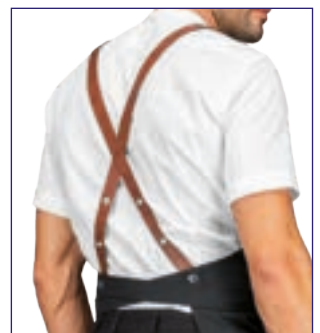

**088601
MEXICO**
100% polyester
220 gr/m²
NERO

**088601S
MEXICO
SHORT**
100% polyester
220 gr/m²
NERO