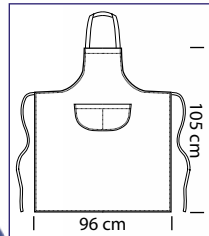

65% polyester
 35% cotton
 195 gr/m²
 cm 70 x 90
 NERO

087000S
PETTORINA
SENZA TASCA
WITHOUT
POCKET

100% cotton
 210 gr/m²
 cm 70 x 90
 BIANCO

087999
GREMBIULE
BIG
PETTORINA

100% cotton
 210 gr/m²
 cm 96 x 105
 BIANCO