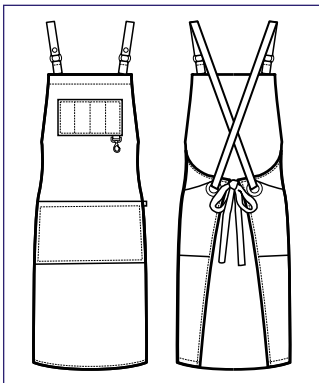

BREAD

GREM-B-I-C-I-P-E-L-L-E & E-C-O-P-E-L-L-E

Aprons and leather-faux leather

**088985
BRISTOL
SHORT**
100% polyester
220 gr/m²
MORO + CUOIO

**088985
BRISTOL**
100% polyester
220 gr/m²
MORO + CUOIO

**088911S
BRISTOL
SHORT**