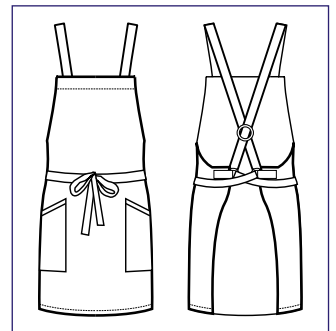

**OXFORD
COLOURS**

088541
OXFORD
100% cotton
220 gr/m²
BLACK JEANS

Tessuto / Fabric
BLACK JEANS