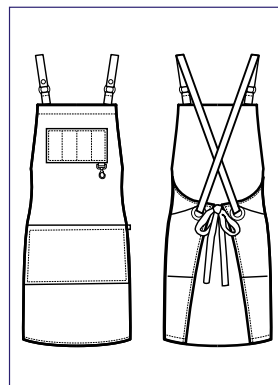

**088901S
BRISTOL
SHORT**

100% polyester
220 gr/m²
NERO + NERO

**088901
BRISTOL**

100% polyester
220 gr/m²
NERO + NERO

088941S
BRISTOL
SHORT
100% cotton
220 gr/m²
BLACK JEANS + CUOIO

088941
BRISTOL
100% cotton
220 gr/m²
BLACK JEANS +
CUOIO