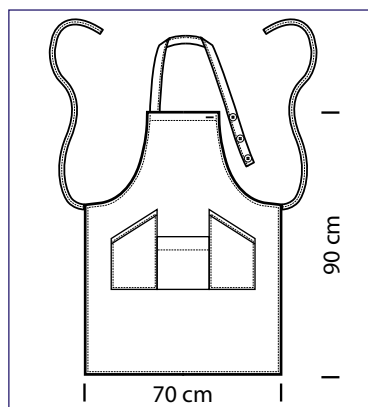

087503
PICCADILLY
65% polyester
35% cotton
195 gr/m²
BORDEAUX

087515
PICCADILLY
65% polyester
35% cotton
195 gr/m²
BISCOTTO

**088001T
CHAMPAGNE
PORTA TABLET**
100% polyester
220gr/m²
NERO

**085501T
BALLANTYNE
PORTA TABLET**
100% polyester
220gr/m²
NERO