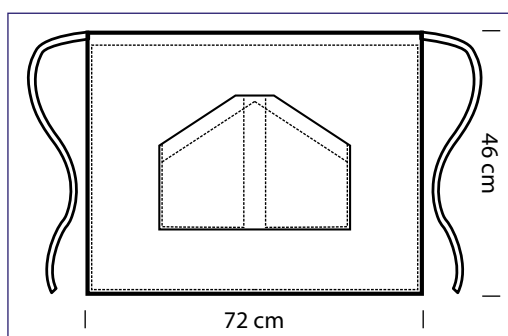

ORLEANS COLOURS

cm 72 x 46 - ONE SIZE