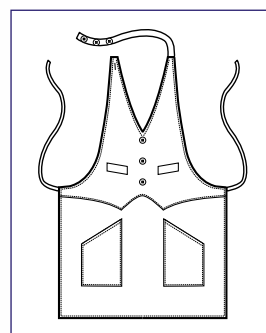

037085
GARCON
UNISEX
100% polyester
220 gr/m²
BISCOTTO +
MORO