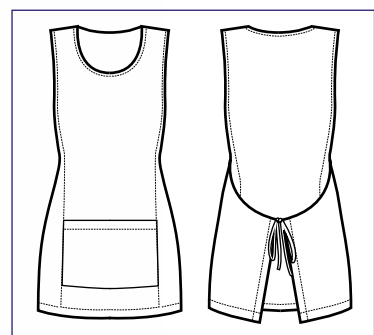

013003
PAPEETE
65% polyester
35% cotton
160 gr/m²
RIGA BORDEAUX