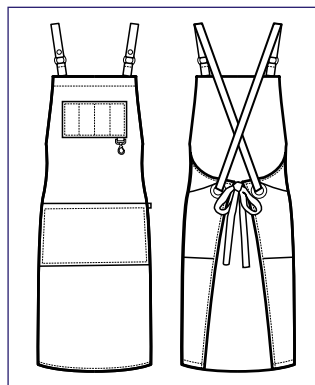

**088901S
BRISTOL
SHORT**

100% polyester
220 gr/m²
NERO + NERO

**088901
BRISTOL**

100% polyester
220 gr/m²
NERO + NERO