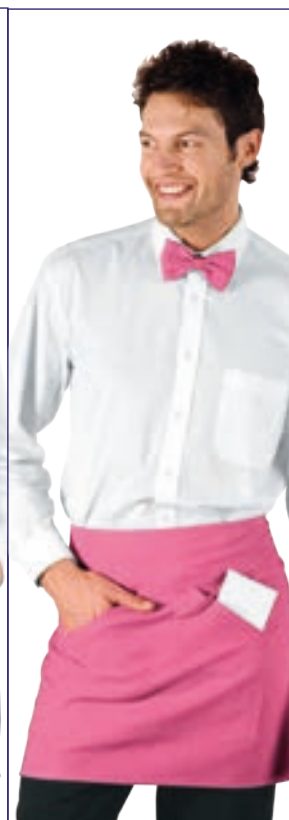

086686
ORLEANS
100% polyester
220 gr/m²
cm 72 x 46
FUXIA