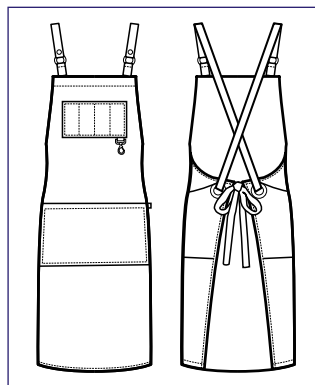

088977
BRISTOL
100% cotton
220 gr/m²
JEANS + CUIOIO