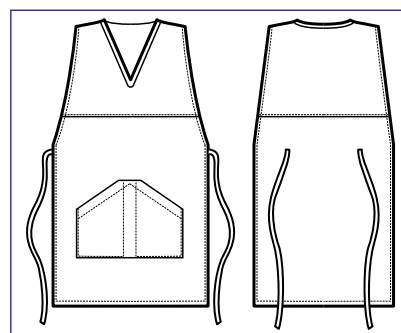

010100
PONCHO A V
65% polyester
35% cotton
195 gr/m²
BIANCO