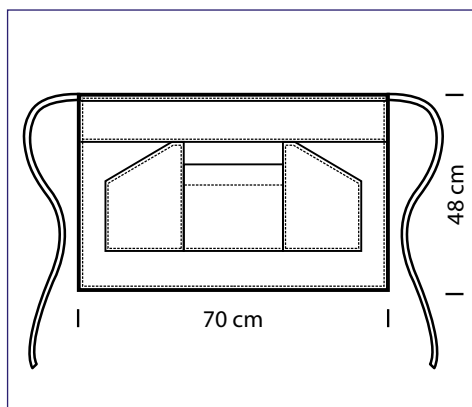

087503
PICCADILLY
65% polyester
35% cotton
195 gr/m²
BORDEAUX

087515
PICCADILLY
65% polyester
35% cotton
195 gr/m²
BISCOTTO

**088001T
CHAMPAGNE
PORTA TABLET**
100% polyester
220gr/m²
NERO

**085501T
BALLANTYNE
PORTA TABLET**
100% polyester
220gr/m²
NERO