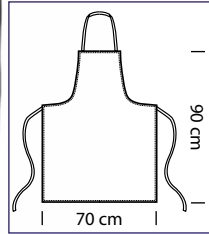

65% polyester
 35% cotton
 195 gr/m²
 cm 70 x 90
 NERO

087000S
PETTORINA
SENZA TASCA
WITHOUT
POCKET

100% cotton
 210 gr/m²
 cm 70 x 90
 BIANCO

087999
GREMBIULE
BIG
PETTORINA

100% cotton
 210 gr/m²
 cm 96 x 105
 BIANCO