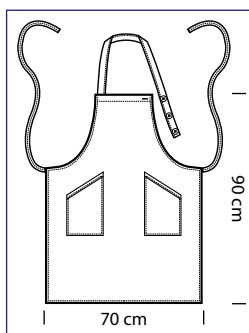

CHAMPAGNE UNISEX COLOURS

100% polyester - 220 gr/m² - ONE SIZE