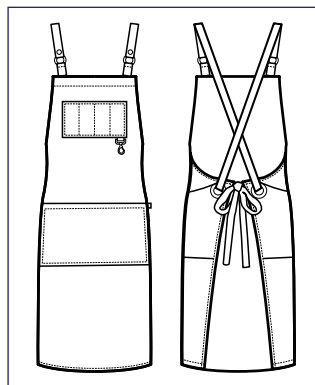

**088911
BRISTOL**
100% polyester
220 gr/m²
NERO + CUIOIO