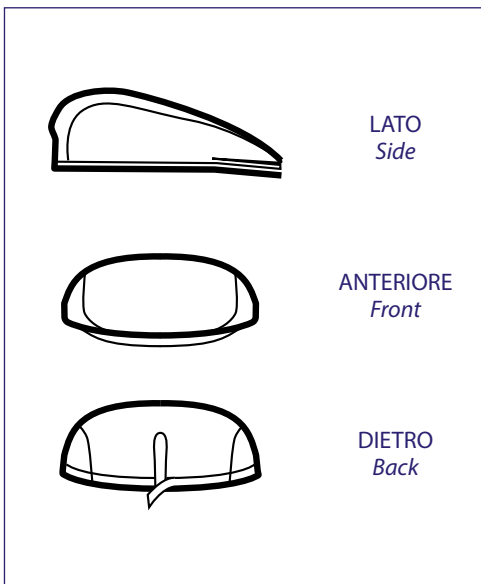

**116000
CAPPELLO
TOM
BIANCO**

**116001
CAPPELLO
TOM
NERO**

COPPOLA COLOURS

**080000
COPPOLA**
100% cotton
BIANCO

**080001
COPPOLA**
65% polyester • 35% cotton
NERO

**080041
COPPOLA**
100% cotton
BLACK JEANS