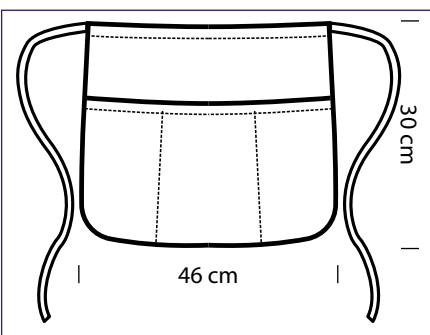

086785
MORO

PUB COLOURS

100% polyester - 220 gr/m² - ONE SIZE

086702
BLU

086706
BLU CINA

086786
FUXIA

086704
VERDONE

086710
PUB
100% polyester
220 gr/m²
TURCHESE