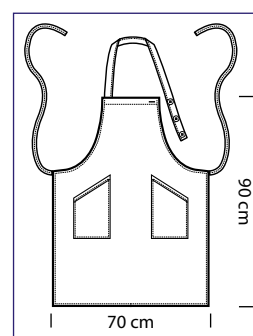

CHAMPAGNE UNISEX COLOURS
ONE SIZE