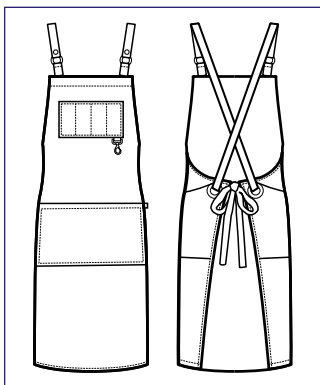

**088901S
BRISTOL
SHORT**

100% polyester
220 gr/m²
NERO + NERO

**088901
BRISTOL**

100% polyester
220 gr/m²
NERO + NERO

088941S
BRISTOL
SHORT
100% cotton
220 gr/m²
BLACK JEANS + CUOIO

088941
BRISTOL
100% cotton
220 gr/m²
BLACK JEANS +
CUOIO